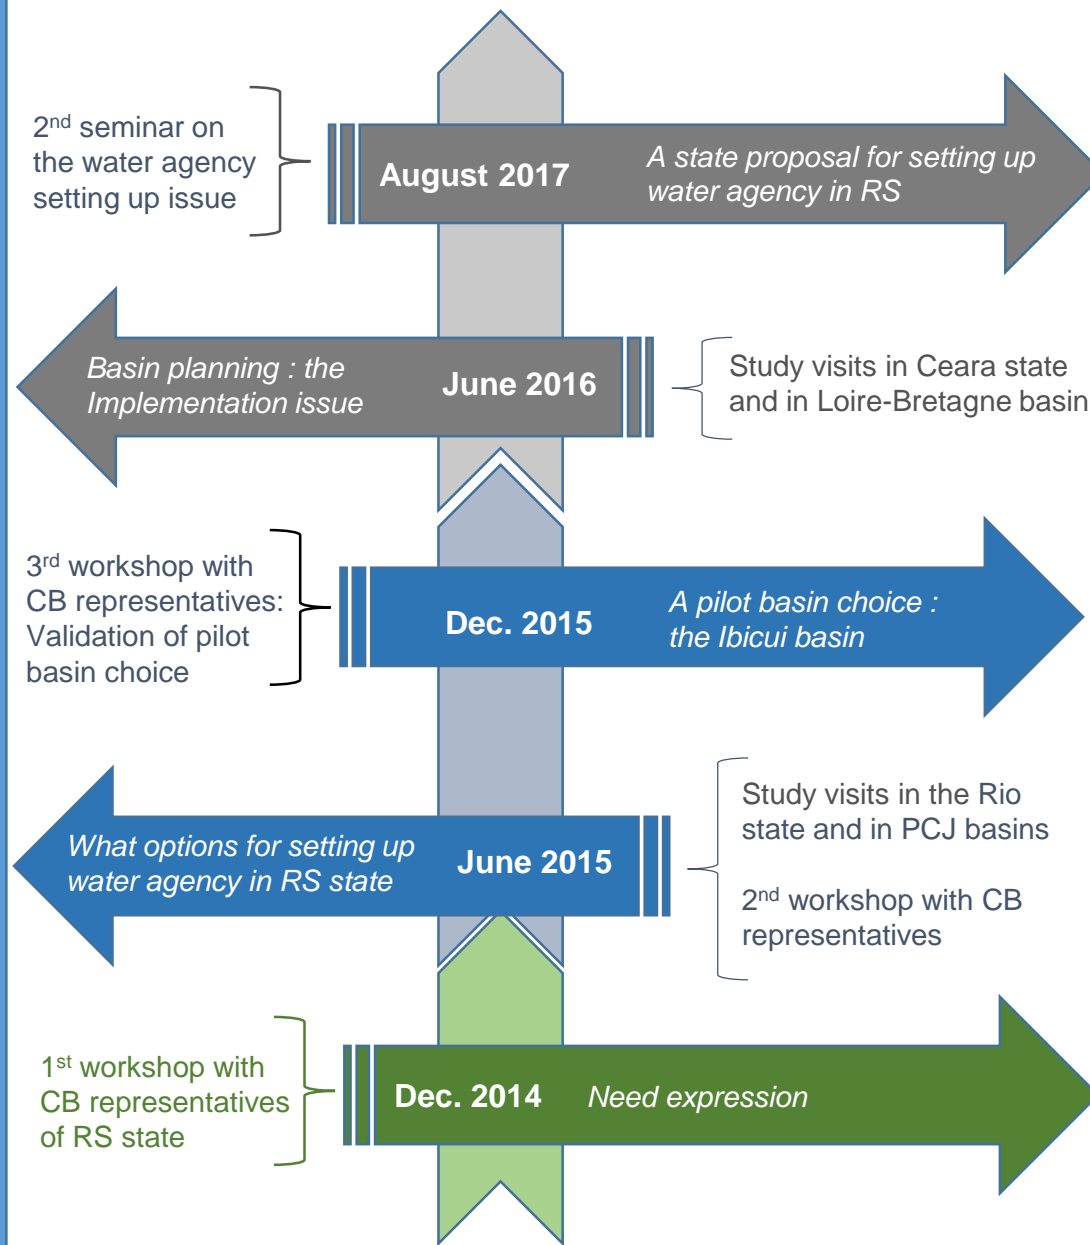

NE RIEN
ECRIRE
ICI EN
ZONES
BLEUES

DO NOT
WRITE
IN BLUE
A REAS